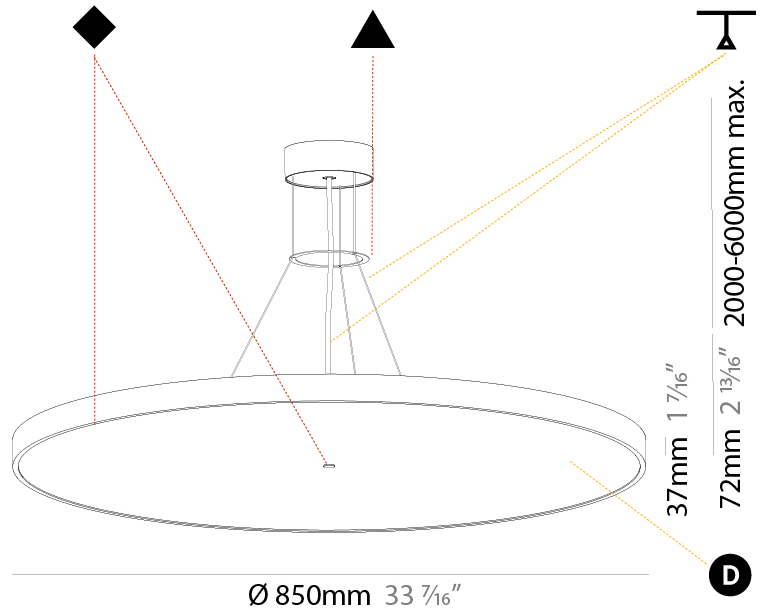

GENERAL

Series: Sign Diva
Subseries: Sign Diva
Brand: Prolicht
Division: Architectural
Mounting Type: Suspension
Mounting Location: Ceiling
Subcategory: Pendant

PHYSICAL

Shape: Round
Diameter (mm): 850
Diameter (in): 33 7/16
Height (mm): 72
Height (in): 2 13/16
Max. Overall Height (mm): 6072
Max. Overall Height (in): 239 1/16
Light Distribution: Direct
Weight (kg): 14.005
Weight (lbs): 30.88

Diffuser: PMMA - Opal / Micro-Prism / Sparkling Secret / Vintage Industrial

Fixture Finish: SSR / BKV / CWI / CRY / HAB / UFT / ITA / RUA / FTG / MYG / LOD / PUS / FRO / FUP / KIA / POP / BLS / SPG / MEY / GOH / GUM / CHC / COM / ABZ / JAG / OBR / MOS / ROR

Fixture Material: Extruded Aluminum / Steel

Cable Details: 2000mm or 6000mm Transparent Cable

ELECTRICAL

Lamp Type: LED (Zhaga Standard)
Input Wattage (W): 96.8
Total Output Wattage (W): 76.8
Dimming: Tri-Mode (Non-Dimming and Phase Dimming (120Vac only) and 0-10V Dimming)
Driver Included: Yes
Driver Location: Integrated
Driver Type: Constant Current - Universal
Driver Class: Class 2
Input Voltage (V): 120 - 277
Constant Current (MA): 600

LED

Color Temperature (°K): 2700 / 3000 / 3500 / 4000
Max. Delivered Lumen (lm): 7960 / 9950 / 10153 / 10360
CRI: >90 CRI
Lamp Life (hrs): 50000

OPTICAL

RATINGS AND CERTIFICATIONS

Certified By: Certified for North American Standards
IP rating: IP20

PROJECT
TYPE
SPECIFIER
QUANTITY
DATE